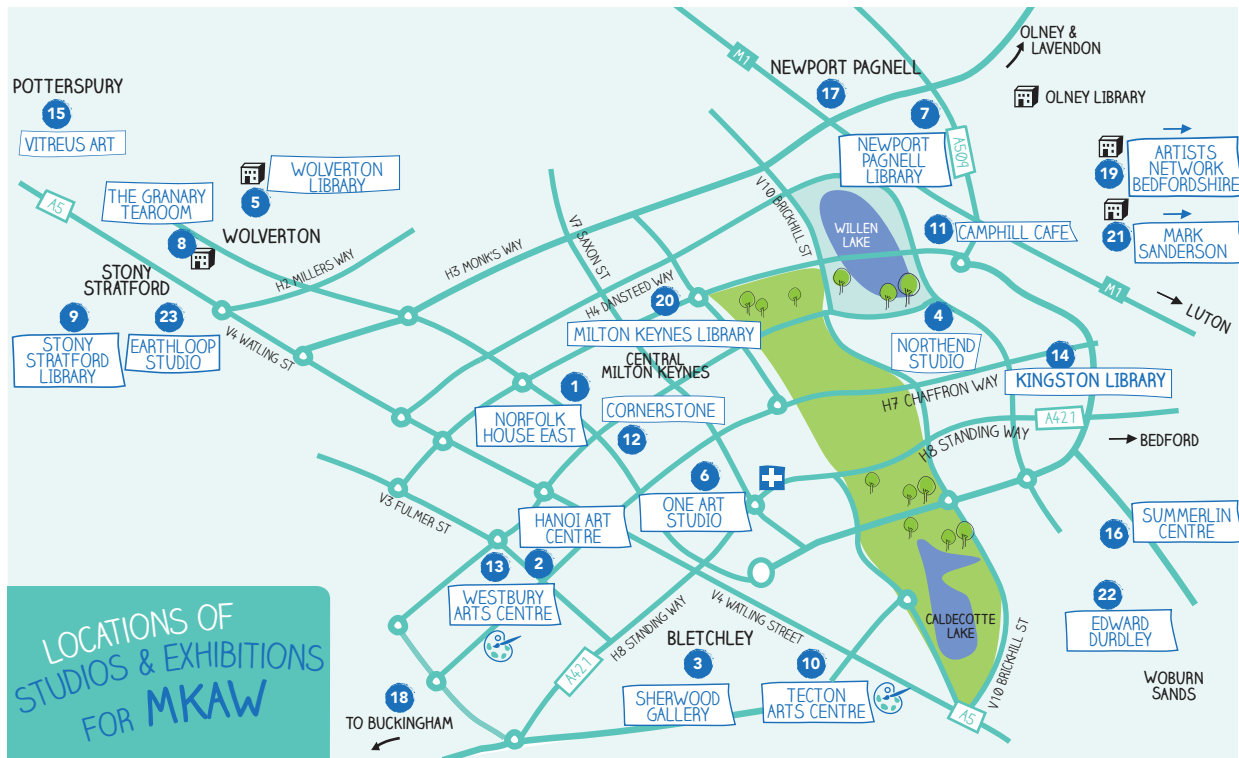

14. Kingston Library

54 Winchester Circle, Kingston MK10 0BA

15. Vitreus Art

Unit 4 Wakefield Country Courtyard,
Potterspur, Northants NN12 7QX

16. Summerlin Centre

138 Station Rd, Woburn Sands,
Milton Keynes MK17 8SG

17. Newport Pagnell Library

Riverside Rear Entrance Only
St. John Street, Newport Pagnell
MK16 8 HQ

18. Buckingham Town Arts for All Trail**19. Artists Network Bedfordshire****20. MK Library**

555 Silbury Blvd,
Milton Keynes MK9 3HL

21. Mark Sanderson

The Studio, 58 Folkes Road,
Wootton, Beds MK43 9BX

22. Edward Durdley

School Lane, Husborne Crawley,
Milton Keynes, MK43 0UY

23. Earthloop Studio

John Spademan Motor Engineers,
Vicarage Road, Stony Stratford MK11 1BN